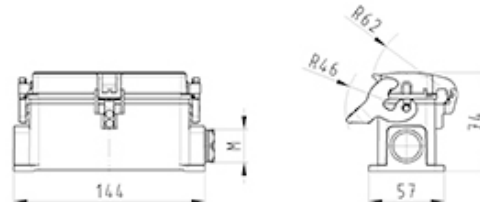

Datasheet

Item No. 71.341.2435.1

Bottom BAS GUT GS 24 M25 50 A1

revos BASIC 500V size 24 closed-bottom base with threaded collar M25, left, with cover, single locking lever

version .0

version .1

Item No.	71.341.2435.1
EAN	4015573624948
order unit	1 Piece(s)

Approvals

Technical data

General

ArticlePrice	udp_no_price
Nominal voltage	500
Housing material	Aluminium
Colour	Grey
Surface	With powder coating
Degree of protection (IP)	Other
UV resistant	Yes
Inflammability class of insulation material acc. with UL94	Other
Operating temperature range min.	-40 °C
Operating temperature range max.	120 °C

Model

DIN-size	24
Model	Surface mounting (base)
Locking mechanism	Single locking lever
Cable entry	Sideways
Type of cable	Thread
With cable screw gland	No
Thread size M	25
Hinged lid	Yes
EMC-version	No